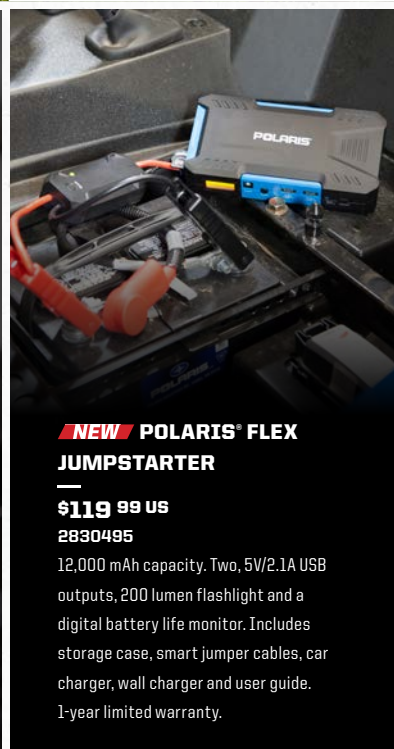

NEW POLARIS® FLEX JUMPSTARTER

$119 99 US

2830495

12,000 mAh capacity. Two, 5V/2.1A USB outputs, 200 lumen flashlight and a digital battery life monitor. Includes storage case, smart jumper cables, car charger, wall charger and user guide. 1-year limited warranty.