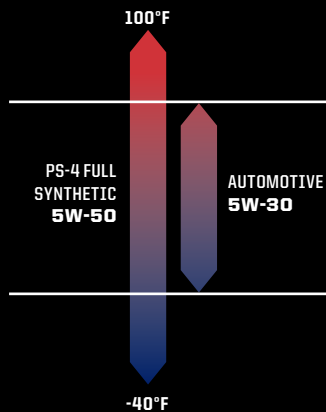

# 39%

GREATER VISCOSITY RANGE

- Industry-leading viscosity range
- 5W provides optimal cold-start protection
- 50 provides maximum film strength in high-heat, high-stress conditions